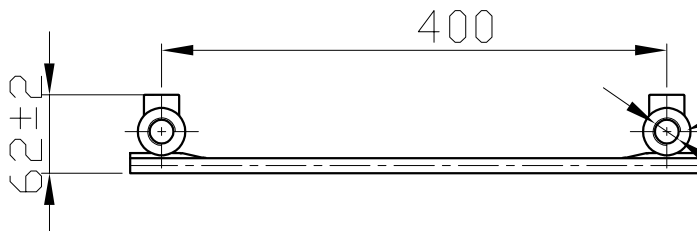

Unit:mm

12 Pipes 68x12

Profile

2 Pipes ø38 Tube

4-G1/2"