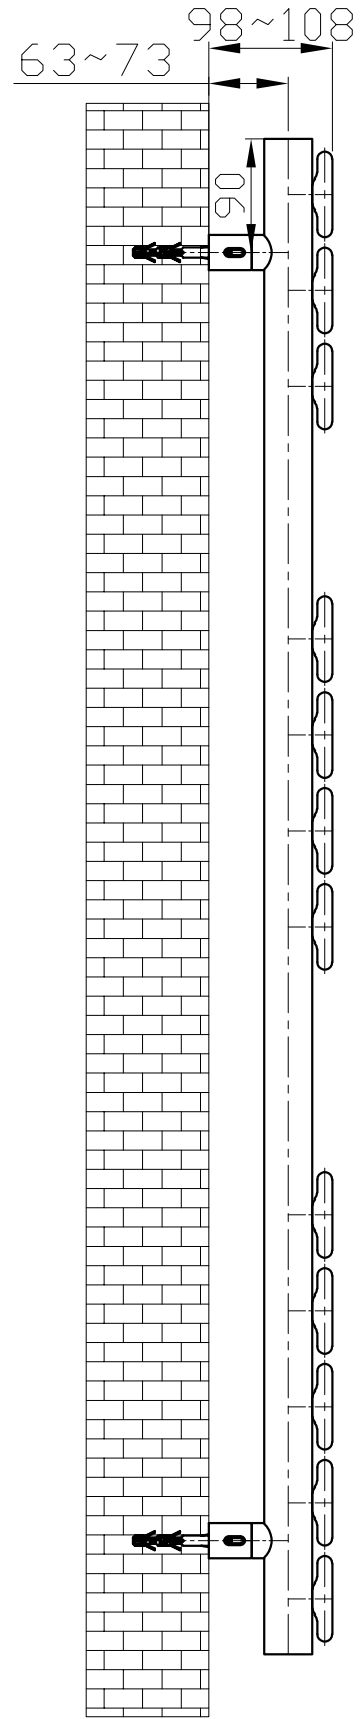

Unit:mm

12 Pipes 68x12

Profile

2 Pipes ø38 Tube

4-G1/2"